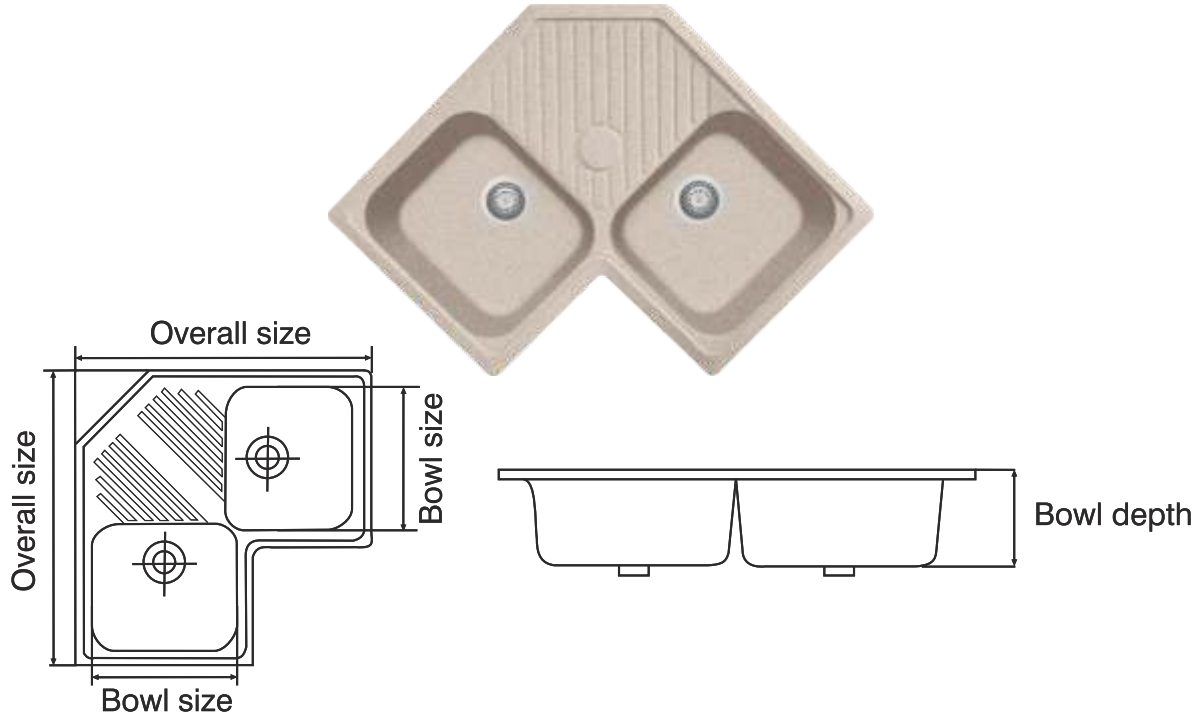

## Overall Size

830 mm x 500 mm  
 33 inch x 19.68 inch

## Bowl Size

360 x 408 x 200 mm  
 14.2 x 16.06 x 8 inch