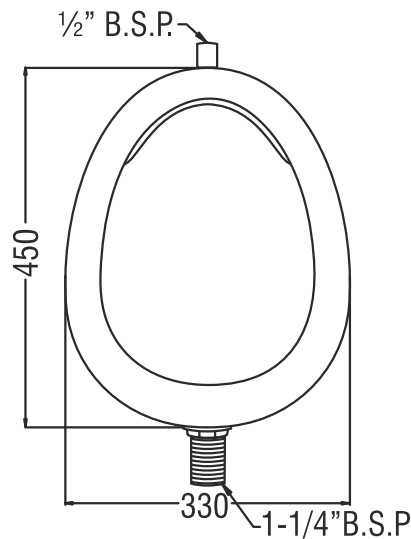

Capri

Overall Size

450 x 330 x 220 mm
17³/₄ x 13 x 8¹/₂ inch

Finishes

Glossy

Satin

Anti-scratch

'Bathroom Range' to carve out modern new profiles in the sanitary ware. Behold trendy, scientifically designed for drainage. Experience the richer, aesthetic appeal. Experience something totally different from other conventional ceramic urinals. Welcome this refreshingly and uniquely designed simply an art-piece made from 304 stainless steel and 1 & 1.2 mm thick gauge which is corrosion & stain resistant, unbreakable and easy to maintain, high and authentic look. Combined with rugged, heavy-duty performance in Satin Finish. Utterly innovative in concept, yet meticulously crafted to perfection. Nirali BG 'Bathroom Range' captures it with elegance and functionality. And hey, it comes in breath-taking range of lively models. Accepted in hospitals, multiplex, corporate offices, public places & Industries etc.

Bathroom Range Features

■ 1 mm Thickness.

■ AISI 304 Grade Stainless Steel.