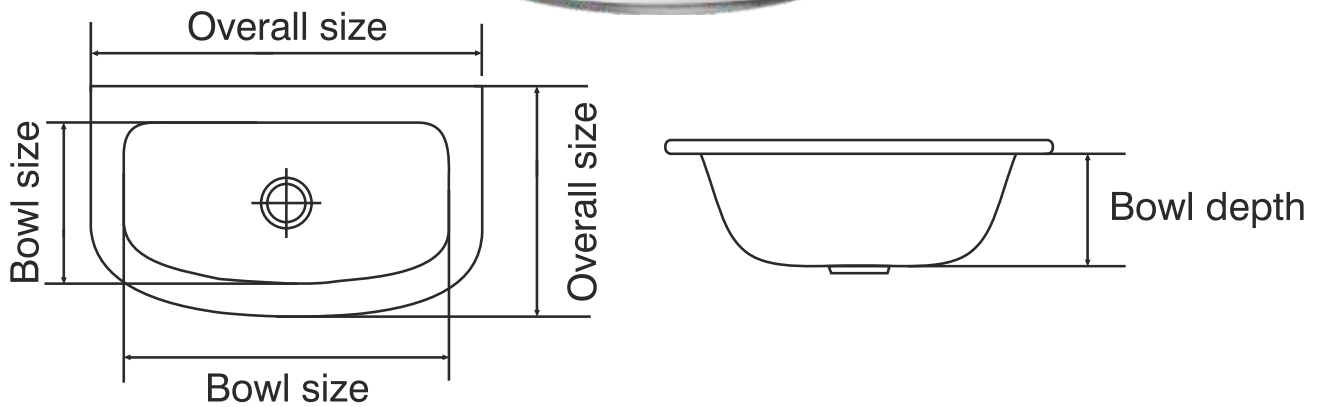

# Classic

Overall Size	Bowl Size
Big 535 mm x 355 mm 21 inch x 14 inch	455 x 250 x 160 mm 18 x 10 x 6½ inch
Small 460 mm x 305 mm 18 inch x 12 inch	390 x 195 x 140 mm 15¼ x 7¾ x 5½ inch

Finishes		
Glossy <input checked="" type="checkbox"/>	Satin <input checked="" type="checkbox"/>	Anti-scratch <input type="checkbox"/>

Stylish! Contemporary! Timeless! The all new range of superbly crafted wash basins will enrich your bathroom all the way. Manufactured in matt finish, and made of 304 grade stainless steel with 1, 1.2 & 2 mm thickness, they are easy to maintain, are durable with zero corrosion and stain resistant even after years of use. Available in breathtaking models.

## Wash Basin Range Features

- 1 mm Thickness.
- AISI 304 Grade Stainless Steel.