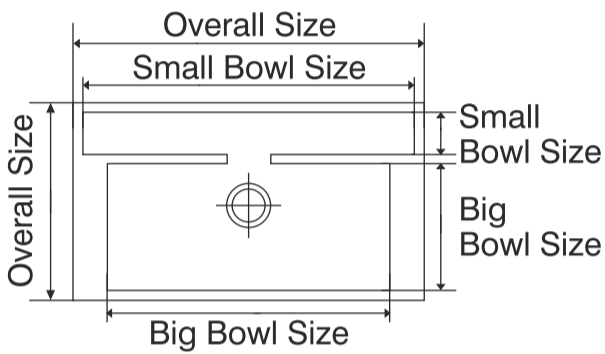

Era

Overall Size	Big Bowl Size	Small Bowl Size
915 mm x 514 mm 36 inch x 20 inch	736 x 330 x 230 mm 29 x 13 x 9 inch	864 x 109 x 103 mm 34 x 4¼ x 4 inch

Finishes

Glossy <input checked="" type="checkbox"/>	Satin <input checked="" type="checkbox"/>	Hairline Satin <input checked="" type="checkbox"/>	Anti-scratch <input checked="" type="checkbox"/>
--	---	--	--

Accessories along with Era

Utterly smart, utterly sleek, utterly futuristic. Expell Range to carve out new profiles in kitchen sinks. Simply an art-piece combined with trendy geometric shape, rugged, heavy-duty performance in Hairline Satin Finish. Each bowl with single-line sharp bend and angularity for the right slope. Expell captures it with elegance and functionality.

Expell Range Features

- AISI 304 Quality
- Hairline Satin Finish
- Bigger Deeper Bowl
- 1.2 mm Thick

- Era model comes with 15 mm border