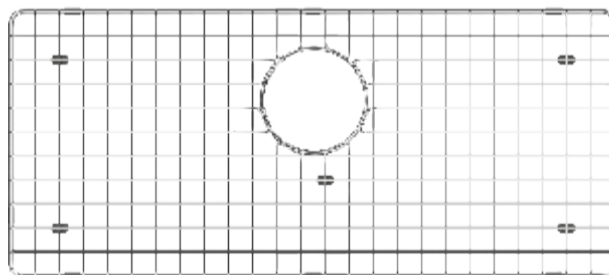

Era

Overall Size	Big Bowl Size	Small Bowl Size
915 mm x 514 mm 36 inch x 20 inch	736 x 330 x 230 mm 29 x 13 x 9 inch	864 x 109 x 103 mm 34 x 4¼ x 4 inch

Finishes

Glossy <input checked="" type="checkbox"/>	Satin <input checked="" type="checkbox"/>	Hairline Satin <input checked="" type="checkbox"/>	Anti-scratch <input checked="" type="checkbox"/>
--	---	--	--

Accessories along with Era

Utterly smart, utterly sleek, utterly futuristic. Expell Range to carve out new profiles in kitchen sinks. Simply an art-piece combined with trendy geometric shape, rugged, heavy-duty performance in Hairline Satin Finish. Each bowl with single-line sharp bend and angularity for the right slope. Expell captures it with elegance and functionality.

Expell Range Features

- AISI 304 Quality
- Hairline Satin Finish
- Bigger Deeper Bowl
- 1.2 mm Thick

- Era model comes with 15 mm border