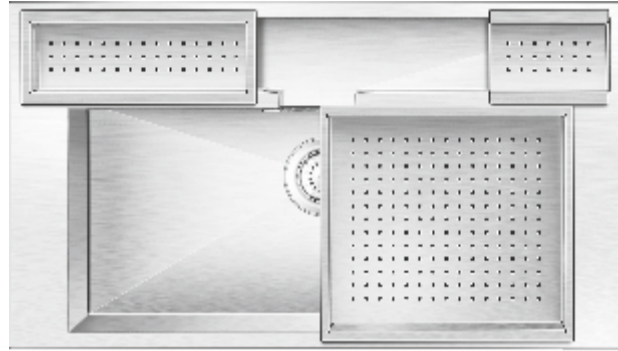

Era

Overall Size	Big Bowl Size	Small Bowl Size
915 mm x 514 mm 36 inch x 20 inch	736 x 330 x 230 mm 29 x 13 x 9 inch	864 x 109 x 103 mm 34 x 4¼ x 4 inch

Finishes

Glossy <input checked="" type="checkbox"/>	Satin <input checked="" type="checkbox"/>	Hairline Satin <input checked="" type="checkbox"/>	Anti-scratch <input checked="" type="checkbox"/>
--	---	--	--

Accessories along with Era

Utterly smart, utterly sleek, utterly futuristic. Expell Range to carve out new profiles in kitchen sinks. Simply an art-piece combined with trendy geometric shape, rugged, heavy-duty performance in Hairline Satin Finish. Each bowl with single-line sharp bend and angularity for the right slope. Expell captures it with elegance and functionality.

Expell Range Features

- AISI 304 Quality
- Hairline Satin Finish
- Bigger Deeper Bowl
- 1.2 mm Thick

- Era model comes with 15 mm border