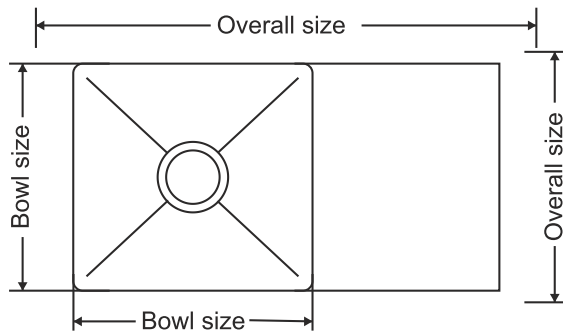

# Maestro

Overall Size	Bowl Size
<p><b>Big</b></p> <p>1016 mm x 510 mm 40 inch x 20 inch</p>	<p>485 x 460 x 230 mm 19 x 18 x 9 inch</p>
<p><b>Small</b></p> <p>915 mm x 460 mm 36 inch x 18 inch</p>	<p>470 x 410 x 230 mm 18½ x 16 x 9 inch</p>

Trust Nirali BG to be on top of innovation. Perfected with precision engineering, the Magnus range has value added features that makes the range one-of-a-kind. Specially designed edges to provide extra space for perfect utility & elegant look on the platform. 9" deep bowl to handle large vessels. A narrow slope and tapered side walls for easy

## Magnus Range Features

- Better look & utility
- AISI 304 Quality
- Hairline Satin Finish
- Bigger Deeper Bowl
- 1.2 mm Thick

Magnus range sinks are available in plain border only.

Magnus range sink-bowl have tapered side walls.