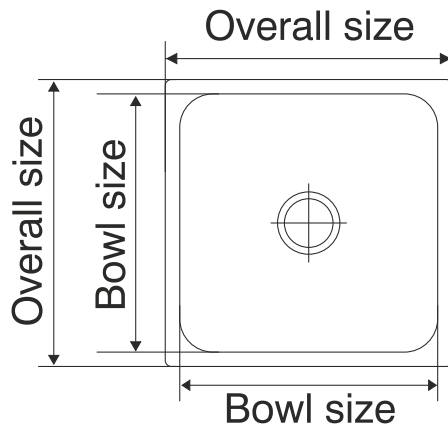

Omni

Overall Size	Bowl Size	Finishes		
Big 510 mm x 510 mm 20 inch x 20 inch	460 x 460 x 230 mm 18 x 18 x 9 inch	Glossy <input checked="" type="checkbox"/>	Satin <input checked="" type="checkbox"/>	Anti-scratch <input checked="" type="checkbox"/>
Small 460 mm x 460 mm 18 inch x 18 inch	410 x 410 x 230 mm 16 x 16 x 9 inch	Glossy <input checked="" type="checkbox"/>	Satin <input checked="" type="checkbox"/>	Anti-scratch <input checked="" type="checkbox"/>
Mini 410 mm x 410 mm 16 inch x 16 inch	355 x 355 x 190 mm 14 x 14 x 7½ inch	Glossy <input checked="" type="checkbox"/>	Satin <input checked="" type="checkbox"/>	Anti-scratch <input type="checkbox"/>

Silent Square Range Features

- 1 mm Thickness.
- AISI 304 Grade Stainless Steel.
- Reduces unwanted sound.
- Improves heat retention in winter.
- Helps maintain water temperature.
- Acts as a barrier to condensation.
- Reduces vibration from dishes and running water for quiet performance.