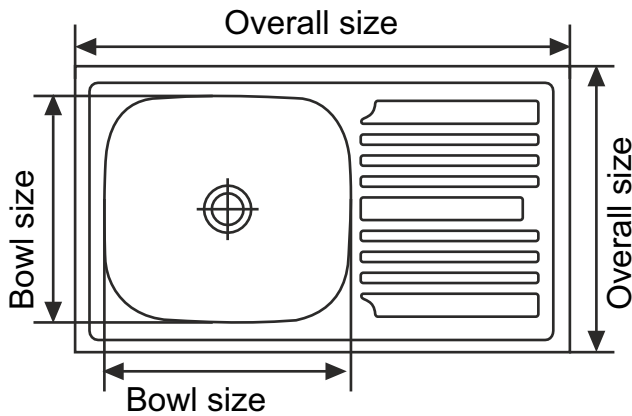

Elegance Master

Overall Size	Bowl Size	Finishes
815 mm x 455 mm 32 inch x 18 inch	410 x 355 x 175 mm 16 x 14 x 7 inch	Glossy <input checked="" type="checkbox"/> Satin <input checked="" type="checkbox"/> Anti-scratch <input type="checkbox"/>

Our exquisite Popular Range is virtually unmatched in India and has been the largest selling range for years. Ideal for any kitchen platform, you have a limitless choice from a collection of models in various sizes. You can choose the bowl size as well as the kind of finish you prefer. Truly, innovation, style, durability and years and years of long-lasting performance is all yours. Come, select one that fits your needs best.

Popular Range Features

- 1 mm Thickness.
- AISI 304 Grade Stainless Steel.