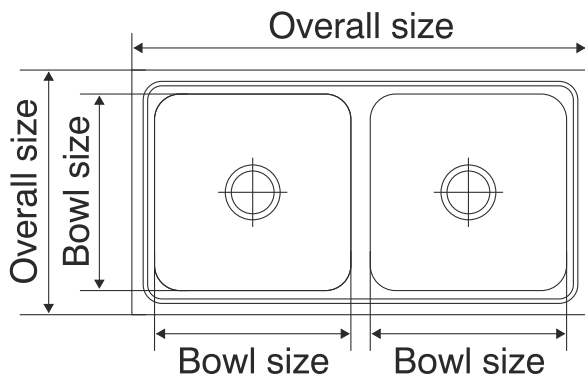

Opal Slider

Overall Size

Small

950 mm x 510 mm
37½ inch x 20 inch

Bowl Size

410 x 410 x 230 mm
16 x 16 x 9 inch

Finishes

Glossy

Satin

Anti-scratch

Silent Square Range Features

- 1 mm Thickness.
- AISI 304 Grade Stainless Steel.
- Reduces unwanted sound.
- Improves heat retention in winter.
- Helps maintain water temperature.
- Acts as a barrier to condensation.
- Reduces vibration from dishes and running water for quiet performance.