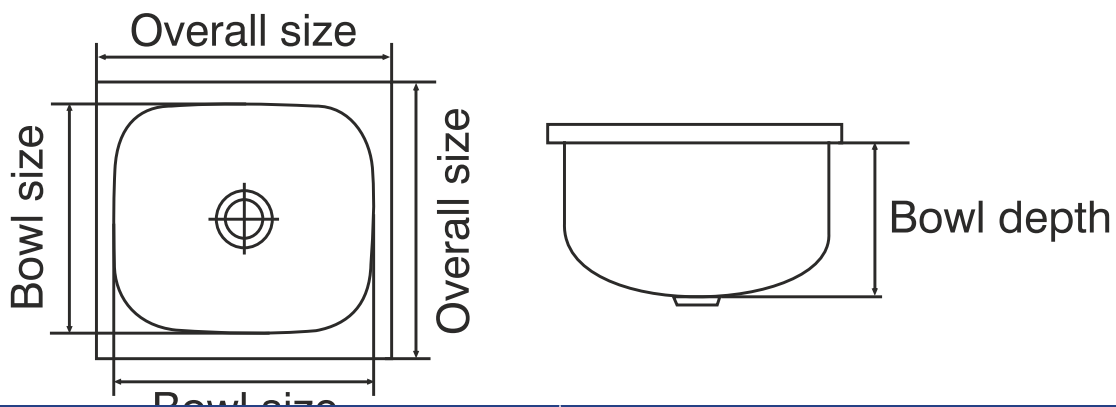

Glister

Overall Size	Bowl Size
<p>Jumbo 685 mm x 510 mm 27 inch x 20 inch</p>	<p>610 x 460 x 254 mm 24 x 18 x 10 inch</p>
<p>Super 585 mm x 485 mm 23 inch x 19 inch</p>	<p>535 x 432 x 200 mm 21 x 17 x 8 inch</p>
<p>Big 510 mm x 432 mm 20 inch x 17 inch</p>	<p>460 x 385 x 200 mm 18 x 15 x 8 inch</p>
<p>Small 460 mm x 385 mm 18 inch x 15 inch</p>	<p>410 x 330 x 160 mm 16 x 13 x 6½ inch</p>

Glister sinks are in 1.6 mm thickness.

Finishes

Glossy

Satin

Anti-scratch

Our exquisite Popular Range is virtually unmatched in India and has been the largest selling range for years. Ideal for any kitchen platform, you have a limitless choice from a collection of models in various sizes. You can choose the bowl size as well as the kind of finish you prefer. Truly, innovation, style, durability and years and years of long-lasting performance is all yours. Come, select one that fits your needs best.

Popular Range Features

■ 1 mm Thickness.

■ AISI 304 Grade Stainless Steel.