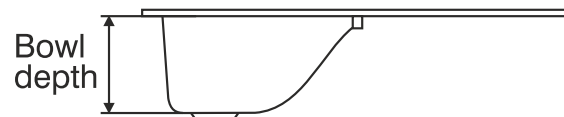

Elara WB1

Overall Size

860 mm x 500 mm
 34 inch x 19.68 inch

Bowl Size

354 x 435 x 184 mm
 14 x 17 x 7¼ inch

Colours Available

Rouge

Magma Black