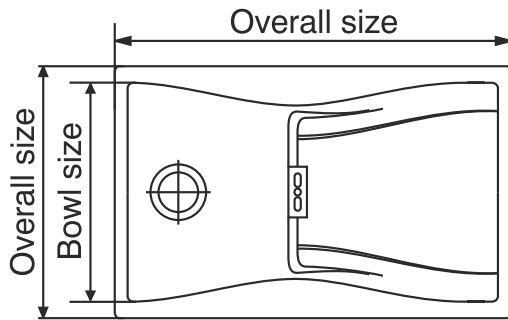

Elara WB1

Overall Size

860 mm x 500 mm
 34 inch x 19.68 inch

Bowl Size

354 x 435 x 184 mm
 14 x 17 x 7¼ inch

Colours Available

Rouge

Magma Black