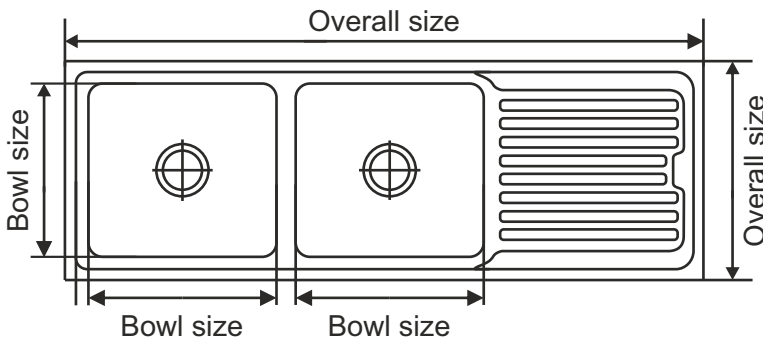

Graceful Elegance

Overall Size	Bowl Size	Finishes		
Big 1550 mm x 510 mm 61 inch x 20 inch	460 x 400 x 215 mm 18 x 15¾ x 8½ inch	Glossy <input checked="" type="checkbox"/>	Satin <input checked="" type="checkbox"/>	Anti-scratch <input checked="" type="checkbox"/>
Small 1370 mm x 457mm 54 inch x 18 inch	400 x 340 x 200 mm 15¾ x 13½ x 8 inch	Glossy <input checked="" type="checkbox"/>	Satin <input checked="" type="checkbox"/>	Anti-scratch <input checked="" type="checkbox"/>

Our exquisite Popular Range is virtually unmatched in India and has been the largest selling range for years. Ideal for any kitchen platform, you have a limitless choice from a collection of models in various sizes. You can choose the bowl size as well as the kind of finish you prefer. Truly, innovation, style, durability and years and years of long-lasting performance is all yours. Come, select one that fits your needs best.

Popular Range Features

- 1 mm Thickness.
- AISI 304 Grade Stainless Steel.