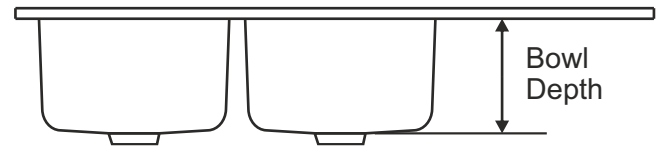

Graceful Elegance

Overall Size	Bowl Size	Finishes		
Big 1550 mm x 510 mm 61 inch x 20 inch	460 x 400 x 215 mm 18 x 15¾ x 8½ inch	Glossy <input checked="" type="checkbox"/>	Satin <input checked="" type="checkbox"/>	Anti-scratch <input checked="" type="checkbox"/>
Small 1370 mm x 457mm 54 inch x 18 inch	400 x 340 x 200 mm 15¾ x 13½ x 8 inch	Glossy <input checked="" type="checkbox"/>	Satin <input checked="" type="checkbox"/>	Anti-scratch <input checked="" type="checkbox"/>

Our exquisite Popular Range is virtually unmatched in India and has been the largest selling range for years. Ideal for any kitchen platform, you have a limitless choice from a collection of models in various sizes. You can choose the bowl size as well as the kind of finish you prefer. Truly, innovation, style, durability and years and years of long-lasting performance is all yours. Come, select one that fits your needs best.