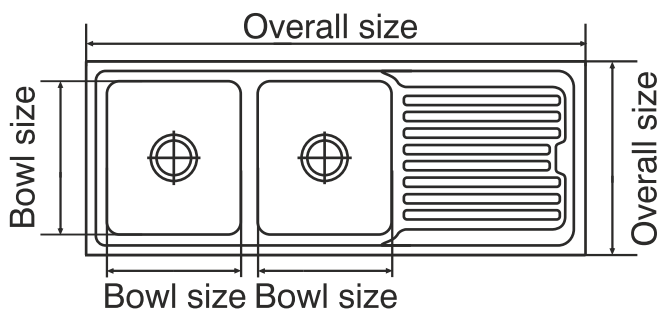

Graceful Elegance

Overall Size

Mini

1160 mm x 510 mm
46 inch x 20 inch

Bowl Size

340 x 400 x 200 mm
13½ x 15¾ x 8 inch

Finishes

Glossy

Popular Range Features

■ 1 mm Thickness.

■ AISI 304 Grade Stainless Steel.