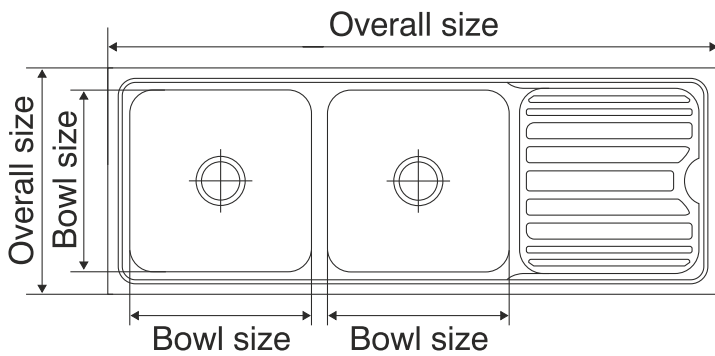

Luxor

Overall Size	Bowl Size
<p>Big</p> <p>1550 mm x 545 mm 61 inch x 21½ inch</p>	<p>460 x 460 x 230 mm 18 x 18 x 9 inch</p>
<p>Small</p> <p>1370 mm x 510 mm 54 inch x 20 inch</p>	<p>410 x 410 x 230 mm 16 x 16 x 9 inch</p>

Finishes

Glossy <input checked="" type="checkbox"/>	Satin <input checked="" type="checkbox"/>	Anti-scratch <input checked="" type="checkbox"/>
--	---	--

Silent Square Range Features

- 1 mm Thickness.
- AISI 304 Grade Stainless Steel.
- Reduces unwanted sound.
- Improves heat retention in winter.
- Helps maintain water temperature.
- Acts as a barrier to condensation.
- Reduces vibration from dishes and running water for quiet performance.