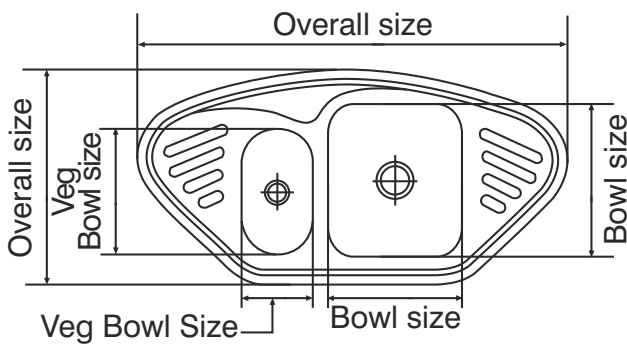

Monarch

The advantage of Monarch sink is this can fit in corner also.

Overall Size	Bowl Size	Veg Bowl Size
1040 mm x 535 mm 41 inch x 21 inch	340 x 400 x 200 mm 13½ x 15¾ x 8 inch	180 x 312 x 125 mm 7 x 12¼ x 5 inch

D'signo Range Features

■ 1 mm Thickness.

■ AISI 304 Grade Stainless Steel.