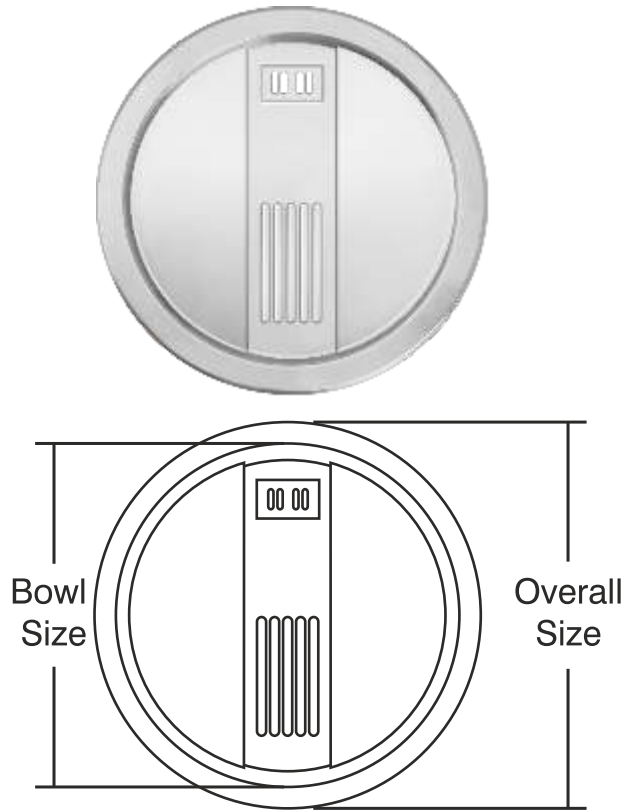

Rois D'signo Lid

(For Rois model)

Overall Size	Bowl Size
Ø455 mm Ø18 inch	Ø380 mm Ø15 inch

Finishes		
Glossy <input checked="" type="checkbox"/>	Satin <input checked="" type="checkbox"/>	Anti-scratch <input type="checkbox"/>

The most preferred range across the country. D'signo range has 19 models with 24 sizes in single bowl, vegetable bowl, one extra small bowl and drain board also. This will enhance the beauty of your kitchen with durability.

D'signo Range Features	
■ 1 mm Thickness.	■ AISI 304 Grade Stainless Steel.