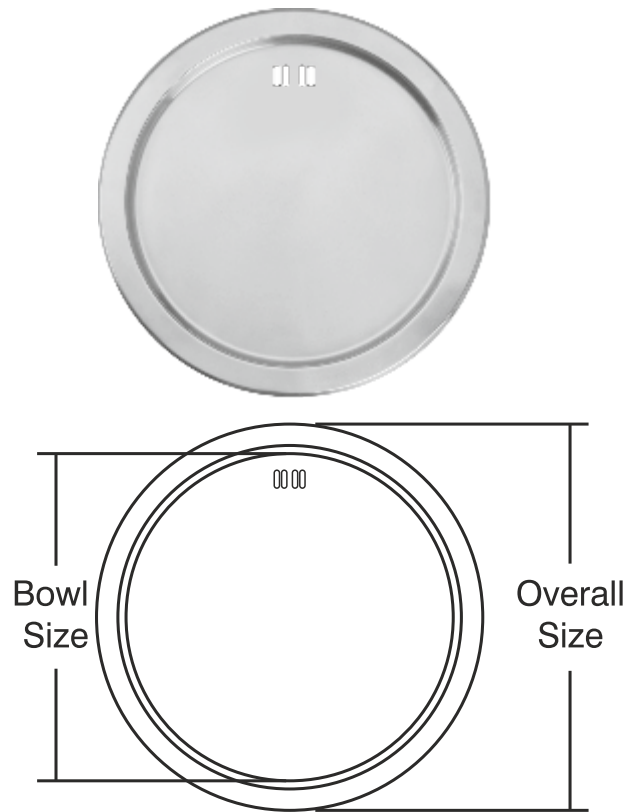

Rois Lid

(For Rois model)

Overall Size	Bowl Size
Ø455 mm Ø18 inch	Ø380 mm Ø15 inch

Finishes

Glossy <input checked="" type="checkbox"/>	Satin <input checked="" type="checkbox"/>	Anti-scratch <input type="checkbox"/>
--	---	---------------------------------------

The most preferred range across the country. D'signo range has 19 models with 24 sizes in single bowl, vegetable bowl, one extra small bowl and drain board also. This will enhance the beauty of your kitchen with durability.

D'signo Range Features

- 1 mm Thickness.
- AISI 304 Grade Stainless Steel.