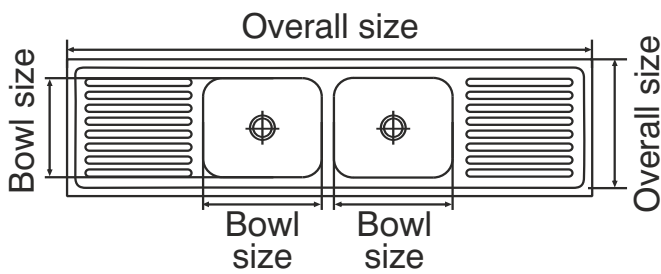

Super Elegance

| Overall Size | Bowl Size |
|--|--|
| <p>Big</p> <p>2000 mm x 510 mm 79 inch x 20 inch</p> | <p>460 x 400 x 215 mm 18 x 15¾ x 8½ inch</p> |
| <p>Small</p> <p>1750 mm x 457mm 69 inch x 18 inch</p> | <p>400 x 340 x 200 mm 15¾ x 13½ x 8 inch</p> |

Popular Range Features

■ 1 mm Thickness.

■ AISI 304 Grade Stainless Steel.