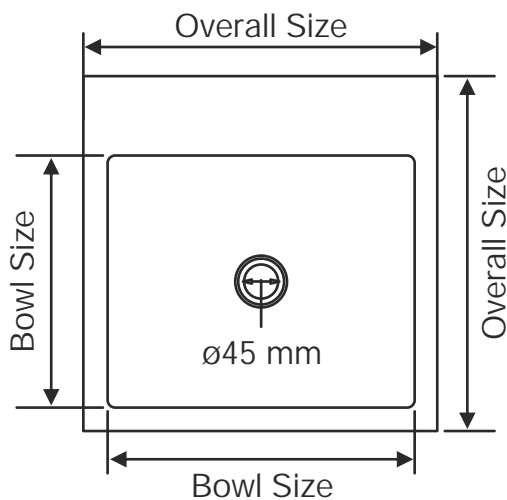

Dora

Overall Size

450 x 450 mm
17³/₄ x 17³/₄ inch

Bowl Size

395 x 325 x 123 mm
15¹/₂ x 12³/₄ x 4³/₄ inch

Finishes

Glossy

Satin

Anti-scratch

Stylish! Contemporary! Timeless! The all new range of superbly crafted wash basins will enrich your bathroom all the way. Manufactured in matt finish, and made of 304 grade stainless steel with 1 & 1.2 mm thickness, they are easy to maintain, are durable with zero corrosion and stain resistant even after years of use. Available in breathtaking models.

Wash Basin Range Features

■ 1.2 mm Thickness.

■ AISI 304 Grade Stainless Steel.