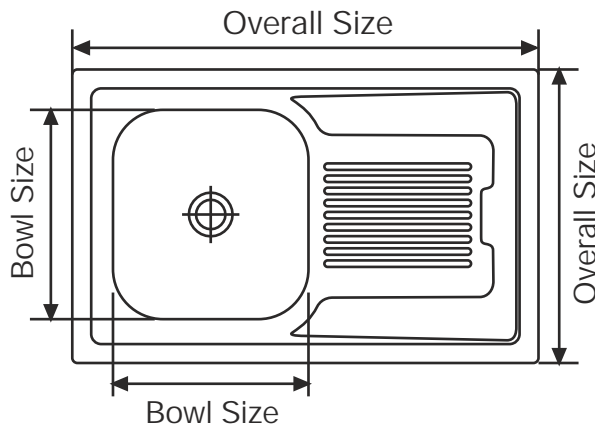

# Orien

Overall Size	Bowl Size	Finishes
560 mm x 355 mm 22 inch x 14 inch	255 x 230 x 135 mm 10 x 9 x 5¼ inch	Glossy <input checked="" type="checkbox"/> Satin <input checked="" type="checkbox"/> Anti-scratch <input type="checkbox"/>

## Rectangular Straight Range Features

- 1 mm Thickness.
- AISI 304 Grade Stainless Steel.