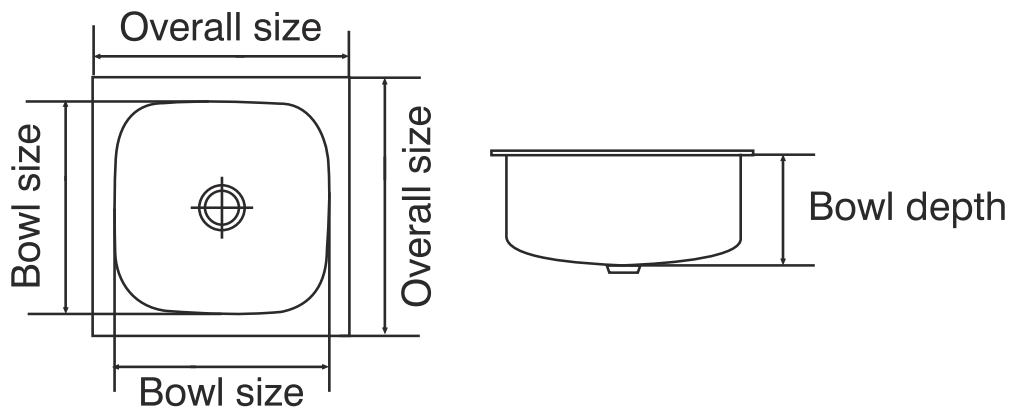

Square Plain

Overall Size	Bowl Size
<p>Big</p> <p>485 mm x 485 mm</p> <p>19 inch x 19 inch</p>	<p>410 x 410 x 190 mm</p> <p>16 x 16 x 7½ inch</p>
<p>Small</p> <p>432 mm x 432 mm</p> <p>17 inch x 17 inch</p>	<p>355 x 355 x 180 mm</p> <p>14 x 14 x 7 inch</p>

Popular Range Features

■ 1 mm Thickness.

■ AISI 304 Grade Stainless Steel.