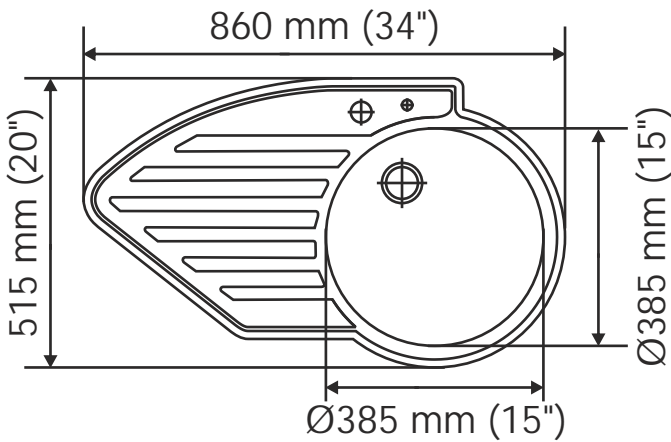

Wing LHS

Overall Size	Bowl Size
860 mm x 515 mm 34 inch x 20 inch	Ø385 mm x 150 mm Ø15 inch x 6 inch

Finishes

Glossy <input checked="" type="checkbox"/>	Satin <input type="checkbox"/>	Anti-scratch <input type="checkbox"/>
--	--------------------------------	---------------------------------------

D'signo Range Features

- 1 mm Thickness.
- AISI 304 Grade Stainless Steel.