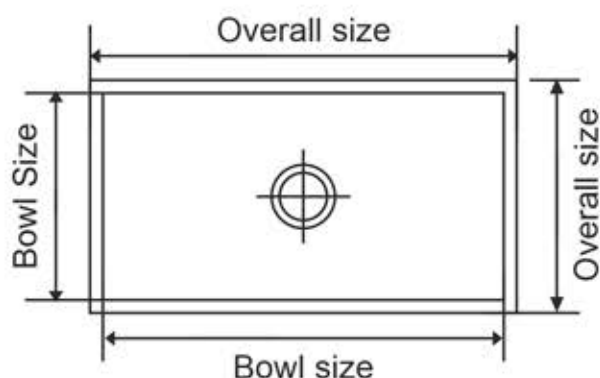

Echo

Overall Size	Bowl Size
<p>Big</p> <p>840 mm x 460 mm 33 inch x 18 inch</p>	<p>790 x 410 x 230 mm 31 x 16 x 9 inch</p>
<p>Small</p> <p>760 mm x 460 mm 30 inch x 18 inch</p>	<p>710 x 410 x 230 mm 28 x 16 x 9 inch</p>

Handcrafted Sinks: Manufactured with highest quality of raw material with state of the art technology, presenting MERITOX KITCHEN SINKS RANGE. Specially designed edges to provide extra space for perfect utility & elegant look on the platform. Bigger & deeper bowl to handle large vessels. A narrow slope and tapered side walls for easy cleaning.

Meritox Range Features

- Better look & utility
- AISI 304 Quality
- Hairline Satin Finish
- Bigger Deeper Bowl
- 1 mm Thick

Meritox range sinks are available in plain border only.

Meritox range sink-bowl have tapered side walls.