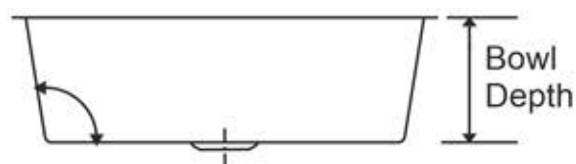

Echo

Overall Size	Bowl Size
<p>Big</p> <p>840 mm x 460 mm 33 inch x 18 inch</p>	<p>790 x 410 x 230 mm 31 x 16 x 9 inch</p>
<p>Small</p> <p>760 mm x 460 mm 30 inch x 18 inch</p>	<p>710 x 410 x 230 mm 28 x 16 x 9 inch</p>

Meritox Range Features

- Better look & utility
- AISI 304 Quality
- Hairline Satin Finish
- Bigger Deeper Bowl
- 1 mm Thick

Meritox range sinks are available in plain border only.

Meritox range sink-bowl have tapered side walls.