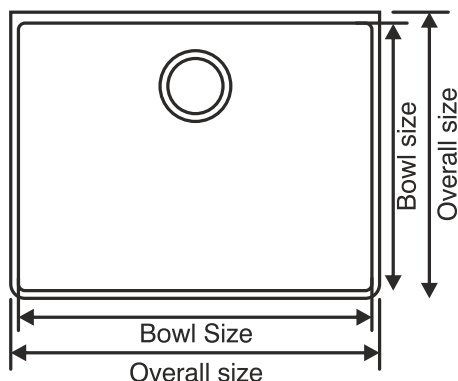

ELEX BG

Overall Size

600 mm x 465 mm
 23.62 inch x 18.30 inch

Bowl Size

527 x 417 x 220 mm
 20.74 x 16.41 x 8.66 inch

Colours Available

Onyx

Alpina