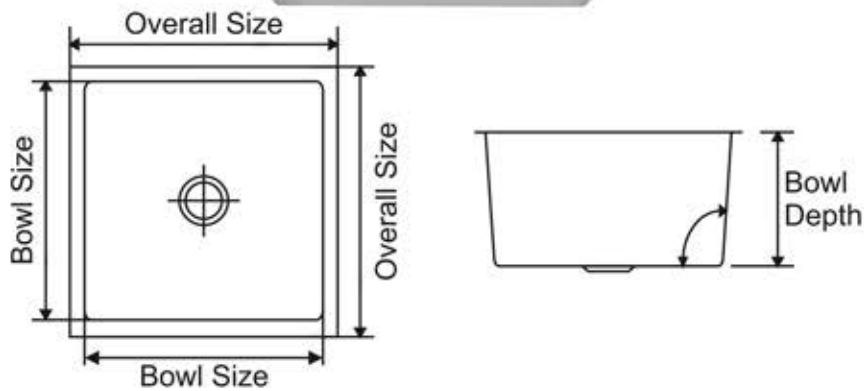

Elor

Overall Size	Bowl Size
Big 510 mm x 510 mm 20 inch x 20 inch	460 x 460 x 230 mm 18 x 18 x 9 inch
Small 460 mm x 460 mm 18 inch x 18 inch	410 x 410 x 230 mm 16 x 16 x 9 inch
Small 410 mm x 410 mm 16 inch x 16 inch	360 x 360 x 200 mm 14 x 14 x 8 inch

Handcrafted Sinks: Manufactured with highest quality of raw material with state of the art technology, presenting MERITOX KITCHEN SINKS RANGE. Specially designed edges to provide extra space for perfect utility & elegant look on the platform. Bigger & deeper bowl to handle large vessels. A narrow slope and tapered side walls for easy cleaning.

Meritox Range Features

- Better look & utility
- AISI 304 Quality
- Hairline Satin Finish
- Bigger Deeper Bowl
- 1 mm Thick

Meritox range sinks are available in plain border only.

Meritox range sink-bowl have tapered side walls.