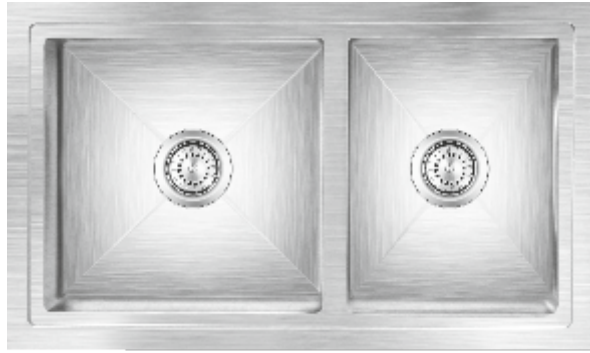

# Emax

Overall Size	Big Bowl Size	Small Bowl Size
865 mm x 510 mm 34 inch x 20 inch	412 x 404 x 230 mm 16¼ x 16 x 9 inch	310 x 404 x 230 mm 12¼ x 16 x 9 inch

## Finishes

Glossy <input type="checkbox"/>	Satin <input type="checkbox"/>	Hairline Satin <input checked="" type="checkbox"/>	Anti-scratch <input type="checkbox"/>
---------------------------------	--------------------------------	--	---------------------------------------

## Accessories along with Emax

**1 Rolling Mat Round  
Big**

360 mm x 485 mm  
14 inch x 19 inch

**1 Veg. Tray  
Small**

280 x 440 x 50 mm  
11 x 17¼ x 2 inch

Utterly smart, utterly sleek, utterly futuristic. Expell Range to carve out new profiles in kitchen sinks. Simply an art-piece combined with trendy geometric shape, rugged, heavy-duty performance in Hairline Satin Finish. Each bowl with single-line sharp bend and angularity for the right slope. Expell captures it with elegance and functionality.

## Expell Range Features

- AISI 304 Quality
- Hairline Satin Finish
- Bigger Deeper Bowl
- 1.2 mm Thick

Expell range sinks are available in plain border only.