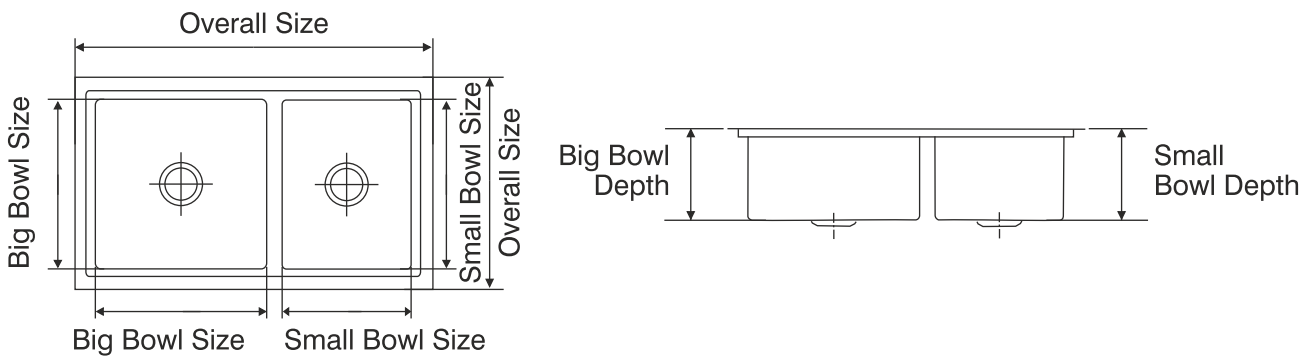

# Emax

Overall Size	Big Bowl Size	Small Bowl Size
865 mm x 510 mm 34 inch x 20 inch	412 x 404 x 230 mm 16¼ x 16 x 9 inch	310 x 404 x 230 mm 12¼ x 16 x 9 inch

## Accessories along with Emax

**1 Rolling Mat Round  
Big**

360 mm x 485 mm  
14 inch x 19 inch

**1 Veg. Tray  
Small**

280 x 440 x 50 mm  
11 x 17¼ x 2 inch

Utterly smart, utterly sleek, utterly futuristic. Expell Range to carve out new profiles in kitchen sinks. Simply an art-piece combined with trendy geometric shape, rugged, heavy-duty performance in Hairline Satin Finish. Each bowl with single-line sharp bend and angularity for the right slope. Expell captures it with elegance and functionality.

## Expell Range Features

- AISI 304 Quality
- Hairline Satin Finish
- Bigger Deeper Bowl
- 1.2 mm Thick

Expell range sinks are available in plain border only.