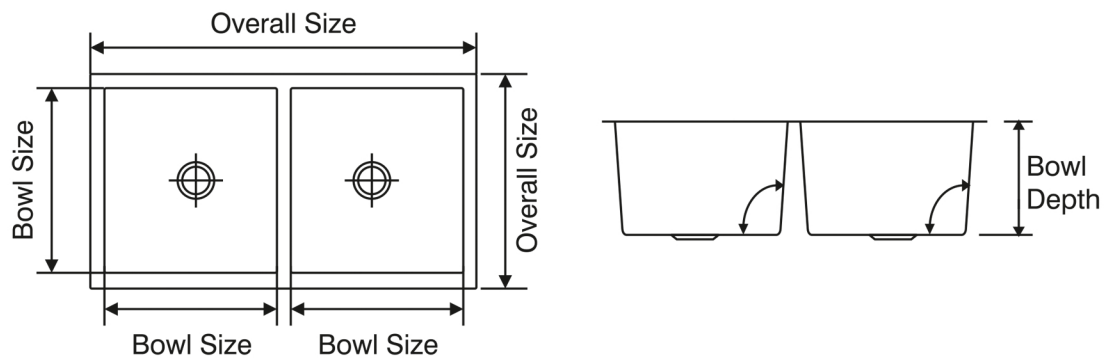

Enrik

Overall Size	Bowl Size
<p>Big</p> <p>865 mm x 510 mm 34 inch x 20 inch</p>	<p>385 x 442 x 230 mm 15 x 17½ x 9 inch</p>
<p>Small</p> <p>765 mm x 510 mm 30 inch x 20 inch</p>	<p>335 x 442 x 200 mm 13 x 17½ x 8 inch</p>

Handcrafted Sinks: Manufactured with highest quality of raw material with state of the art technology, presenting MERITOX KITCHEN SINKS RANGE. Specially designed edges to provide extra space for perfect utility & elegant look on the platform. Bigger & deeper bowl to handle large vessels. A narrow slope and tapered side walls for easy cleaning.

Meritox Range Features

- Better look & utility
- AISI 304 Quality
- Hairline Satin Finish
- Bigger Deeper Bowl
- 1 mm Thick

Meritox range sinks are available in plain border only.

Meritox range sink-bowl have tapered side walls.