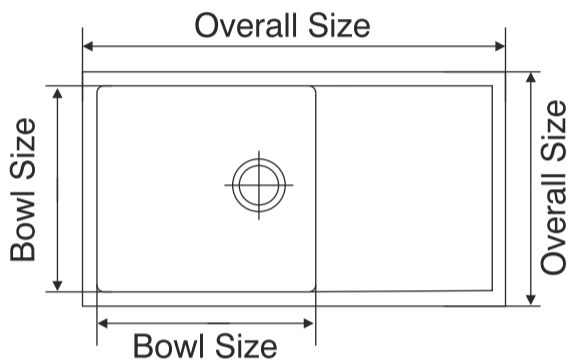

Eva

Overall Size	Bowl Size
915 mm x 510 mm 36 inch x 20 inch	470 x 445 x 230 mm 18½ x 17½ x 9 inch

Finishes

Glossy <input type="checkbox"/>	Satin <input type="checkbox"/>	Hairline Satin <input checked="" type="checkbox"/>	Anti-scratch <input type="checkbox"/>
---------------------------------	--------------------------------	--	---------------------------------------

Accessories along with Eva

1 Rolling Mat Round Big

360 mm x 485 mm
14 inch x 19 inch

1 Veg. Tray Big

280 x 490 x 50 mm
11 x 19¼ x 2 inch

Utterly smart, utterly sleek, utterly futuristic. Expell Range to carve out new profiles in kitchen sinks. Simply an art-piece combined with trendy geometric shape, rugged, heavy-duty performance in Hairline Satin Finish. Each bowl with single-line sharp bend and angularity for the right slope. Expell captures it with elegance and functionality.

Expell Range Features

- AISI 304 Quality
- Hairline Satin Finish
- Bigger Deeper Bowl
- 1.2 mm Thick

Expell range sinks are available in plain border only.