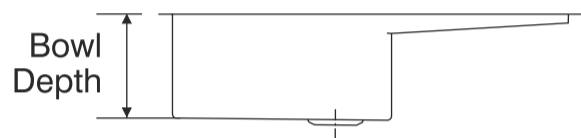

Eva

Overall Size	Bowl Size
915 mm x 510 mm 36 inch x 20 inch	470 x 445 x 230 mm 18½ x 17½ x 9 inch

Finishes

Glossy <input type="checkbox"/>	Satin <input type="checkbox"/>	Hairline Satin <input checked="" type="checkbox"/>	Anti-scratch <input type="checkbox"/>
---------------------------------	--------------------------------	--	---------------------------------------

Accessories along with Eva

1 Rolling Mat Round Big

360 mm x 485 mm
14 inch x 19 inch

1 Veg. Tray Big

280 x 490 x 50 mm
11 x 19¼ x 2 inch

Utterly smart, utterly sleek, utterly futuristic. Expell Range to carve out new profiles in kitchen sinks. Simply an art-piece combined with trendy geometric shape, rugged, heavy-duty performance in Hairline Satin Finish. Each bowl with single-line sharp bend and angularity for the right slope. Expell captures it with elegance and functionality.

Expell Range Features

- AISI 304 Quality
- Hairline Satin Finish
- Bigger Deeper Bowl
- 1.2 mm Thick

Expell range sinks are available in plain border only.