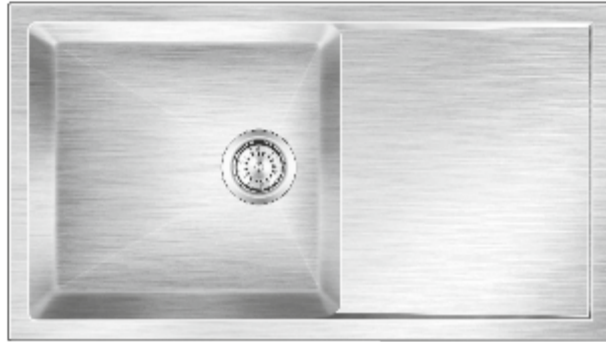

Eva

Overall Size	Bowl Size
915 mm x 510 mm 36 inch x 20 inch	470 x 445 x 230 mm 18½ x 17½ x 9 inch

Finishes

Glossy <input type="checkbox"/>	Satin <input type="checkbox"/>	Hairline Satin <input checked="" type="checkbox"/>	Anti-scratch <input type="checkbox"/>
---------------------------------	--------------------------------	--	---------------------------------------

Accessories along with Eva

1 Rolling Mat Round Big

360 mm x 485 mm
14 inch x 19 inch

1 Veg. Tray Big

280 x 490 x 50 mm
11 x 19¼ x 2 inch

Utterly smart, utterly sleek, utterly futuristic. Expell Range to carve out new profiles in kitchen sinks. Simply an art-piece combined with trendy geometric shape, rugged, heavy-duty performance in Hairline Satin Finish. Each bowl with single-line sharp bend and angularity for the right slope. Expell captures it with elegance and functionality.

Expell Range Features

- AISI 304 Quality
- Hairline Satin Finish
- Bigger Deeper Bowl
- 1.2 mm Thick

Expell range sinks are available in plain border only.