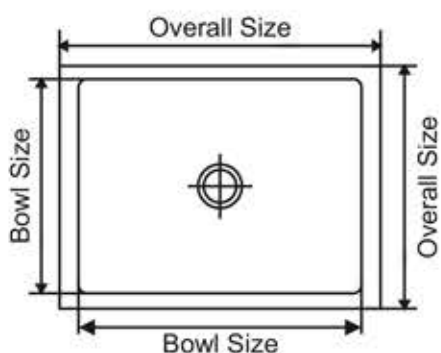

Evan

Overall Size	Bowl Size
Large 10" 610 mm x 460 mm 24 inch x 18 inch	535 x 410 x 230 mm 21 x 16 x 10 inch
Large 610 mm x 460 mm 24 inch x 18 inch	535 x 410 x 230 mm 21 x 16 x 9 inch
Big 535 mm x 460 mm 21 inch x 18 inch	460 x 410 x 230 mm 18 x 16 x 9 inch
Small 485 mm x 410 mm 19 inch x 16 inch	432 x 355 x 200 mm 17 x 14 x 8 inch

Handcrafted Sinks: Manufactured with highest quality of raw material with state of the art technology, presenting MERITOX KITCHEN SINKS RANGE. Specially designed edges to provide extra space for perfect utility & elegant look on the platform. Bigger & deeper bowl to handle large vessels. A narrow slope and tapered side walls for easy cleaning.

Meritox Range Features

- Better look & utility
- AISI 304 Quality
- Hairline Satin Finish
- Bigger Deeper Bowl
- 1 mm Thick

Meritox range sinks are available in plain border only.

Meritox range sink-bowl have tapered side walls.