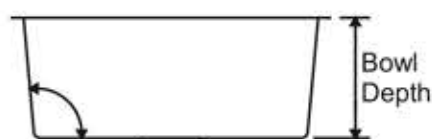

Evan

Overall Size	Bowl Size
Large 10" 610 mm x 460 mm 24 inch x 18 inch	535 x 410 x 230 mm 21 x 16 x 10 inch
Large 610 mm x 460 mm 24 inch x 18 inch	535 x 410 x 230 mm 21 x 16 x 9 inch
Big 535 mm x 460 mm 21 inch x 18 inch	460 x 410 x 230 mm 18 x 16 x 9 inch
Small 485 mm x 410 mm 19 inch x 16 inch	432 x 355 x 200 mm 17 x 14 x 8 inch

Meritox Range Features

- Better look & utility
- AISI 304 Quality
- Hairline Satin Finish
- Bigger Deeper Bowl
- 1 mm Thick

Meritox range sinks are available in plain border only.

Meritox range sink-bowl have tapered side walls.