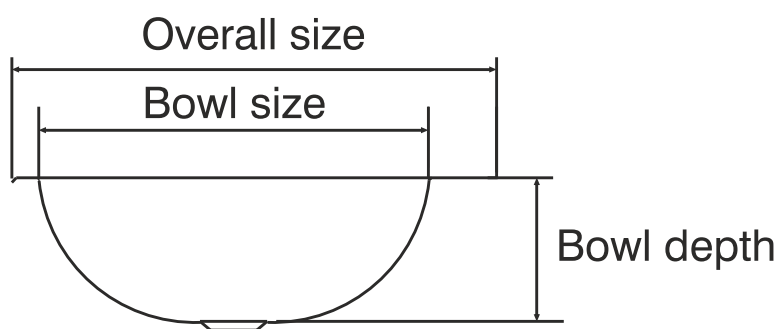

Globus Delux

Overall Size	Bowl Size	Bowl Depth
Small Ø420 mm Ø16½ inch	Ø330 mm Ø13 inch	150 mm 6 inch

Finishes

Glossy <input checked="" type="checkbox"/>	Satin <input checked="" type="checkbox"/>	Anti-scratch <input type="checkbox"/>
--	---	---------------------------------------

Pearl Range Features

■ 1 mm Thickness.

■ AISI 304 Grade Stainless Steel.