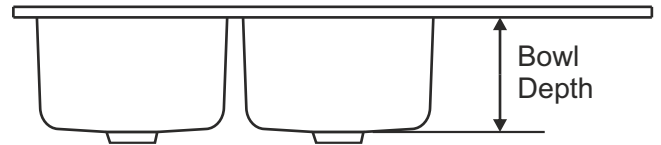

# Graceful Elegance

Overall Size	Bowl Size	Finishes
<p><b>Big</b></p> <p>1550 mm x 510 mm 61 inch x 20 inch</p>	<p>460 x 400 x 215 mm 18 x 15¾ x 8½ inch</p>	<p>Glossy <input checked="" type="checkbox"/></p> <p>Satin <input checked="" type="checkbox"/></p> <p>Anti-scratch <input checked="" type="checkbox"/></p>

Our exquisite Popular Range is virtually unmatched in India and has been the largest selling range for years. Ideal for any kitchen platform, you have a limitless choice from a collection of models in various sizes. You can choose the bowl size as well as the kind of finish you prefer. Truly, innovation, style, durability and years and years of long-lasting performance is all yours. Come, select one that fits your needs best.