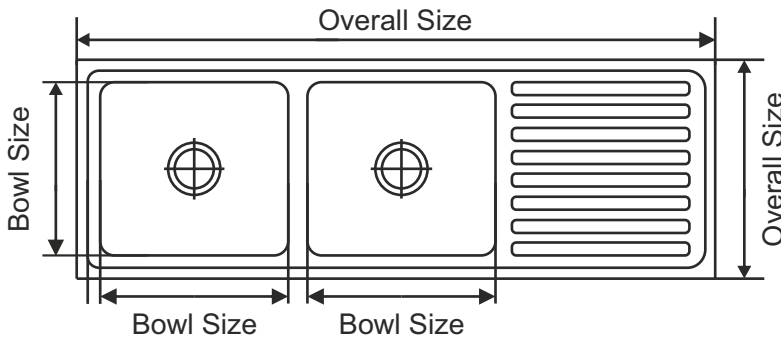

# Graceful Elegance

Overall Size	Bowl Size	Finishes
<p><b>Big</b></p> <p>1550 mm x 510 mm 61 inch x 20 inch</p>	<p>460 x 400 x 215 mm 18 x 15¾ x 8½ inch</p>	<p>Glossy <input checked="" type="checkbox"/></p> <p>Satin <input checked="" type="checkbox"/></p> <p>Anti-scratch <input checked="" type="checkbox"/></p>

Our exquisite Popular Range is virtually unmatched in India and has been the largest selling range for years. Ideal for any kitchen platform, you have a limitless choice from a collection of models in various sizes. You can choose the bowl size as well as the kind of finish you prefer. Truly, innovation, style, durability and years and years of long-lasting performance is all yours. Come, select one that fits your needs best.

## Popular Range Features

- 1 mm Thickness.
- AISI 304 Grade Stainless Steel.