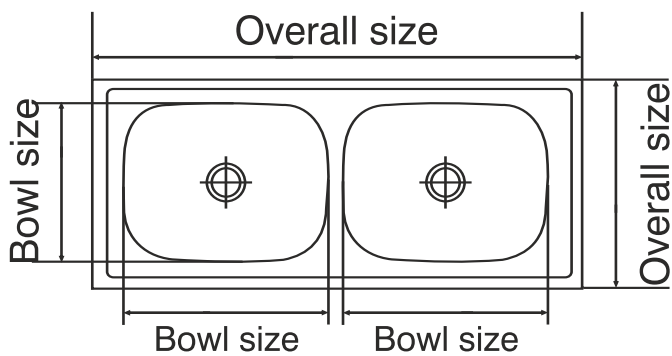

# Graceful Glory

Overall Size	Bowl Size
<b>Large</b> 1270 mm x 510 mm 50 inch x 20 inch	560 x 410 x 215 mm 22 x 16 x 8½ inch
<b>Big (10")</b> 1145 mm x 510 mm 45 inch x 20 inch	510 x 410 x 254 mm 20 x 16 x 10 inch
<b>Big</b> 1145 mm x 510 mm 45 inch x 20 inch	510 x 410 x 215 mm 20 x 16 x 8½ inch

## Popular Range Features

■ 1 mm Thickness.

■ AISI 304 Grade Stainless Steel.