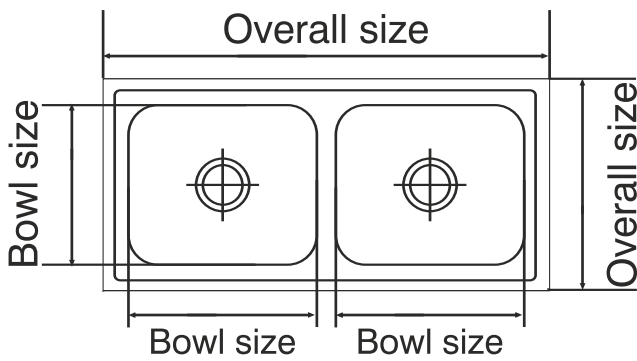

Graceful Glory

| Overall Size | Big Bowl Size | Finishes | | |
|--|--|--|---|--|
| Big Deluxe 1145 mm x 510 mm 45 inch x 20 inch | 510 x 410 x 215mm 20 x 16 x 8½ inch | Glossy <input checked="" type="checkbox"/> | Satin <input checked="" type="checkbox"/> | Anti-scratch <input type="checkbox"/> |
| Medium 1040 mm x 510 mm 41 inch x 20 inch | 460 x 400 x 215mm 18 x 15¾ x 8½ inch | Glossy <input checked="" type="checkbox"/> | Satin <input checked="" type="checkbox"/> | Anti-scratch <input checked="" type="checkbox"/> |
| Small 990 mm x 457 mm 39 inch x 18 inch | 400 x 340 x 200 mm 15¾ x 13½ x 8 inch | Glossy <input checked="" type="checkbox"/> | Satin <input checked="" type="checkbox"/> | Anti-scratch <input checked="" type="checkbox"/> |
| Master 940 mm x 460 mm 37 inch x 18 inch | 400 x 340 x 200 mm 15¾ x 13½ x 8 inch | Glossy <input checked="" type="checkbox"/> | Satin <input checked="" type="checkbox"/> | Anti-scratch <input type="checkbox"/> |
| Mini 760 mm x 457 mm 30 inch x 18 inch | 305 x 355 x 175 mm 12 x 14 x 7 inch | Glossy <input checked="" type="checkbox"/> | Satin <input checked="" type="checkbox"/> | Anti-scratch <input type="checkbox"/> |

Our exquisite Popular Range is virtually unmatched in India and has been the largest selling range for years. Ideal for any kitchen platform, you have a limitless choice from a collection of models in various sizes. You can choose the bowl size as well as the kind of finish you prefer. Truly, innovation, style, durability and years and years of long-lasting performance is all yours. Come, select one that fits your needs best.

Popular Range Features

■ 1 mm Thickness.

■ AISI 304 Grade Stainless Steel.