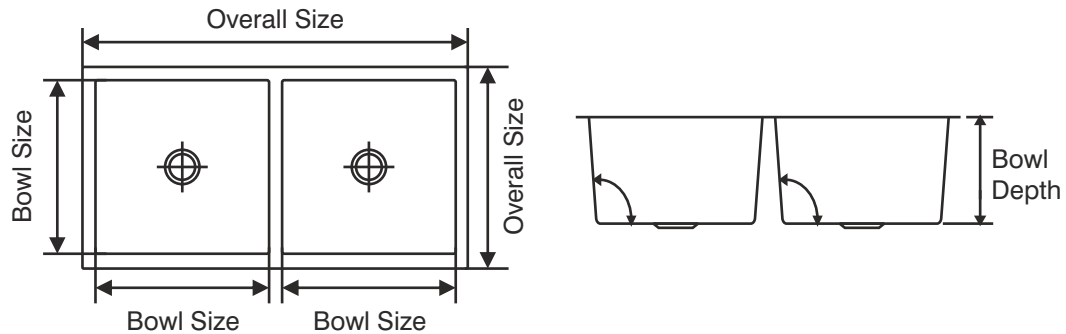

## Overall Size

990 mm x 510 mm  
39 inch x 20 inch

## Bowl Size

442 x 442 x 230 mm  
17½ x 17½ x 9 inch

## Finishes

Glossy

Satin

Hairline Satin

Anti-scratch

Trust Nirali BG to be on top of innovation. Perfected with precision engineering, the Magnus range has value added features that makes the range one-of-a-kind. Specially designed edges to provide extra space for perfect utility & elegant look on the platform. 9" deep bowl to handle large vessels. A narrow slope and tapered side walls for easy cleaning.

## Magnus Range Features

- Better look & utility
- AISI 304 Quality
- Hairline Satin Finish
- Bigger Deeper Bowl
- 1.2 mm Thick

Magnus range sinks are available in plain border only.

Magnus range sink-bowl have tapered side walls.