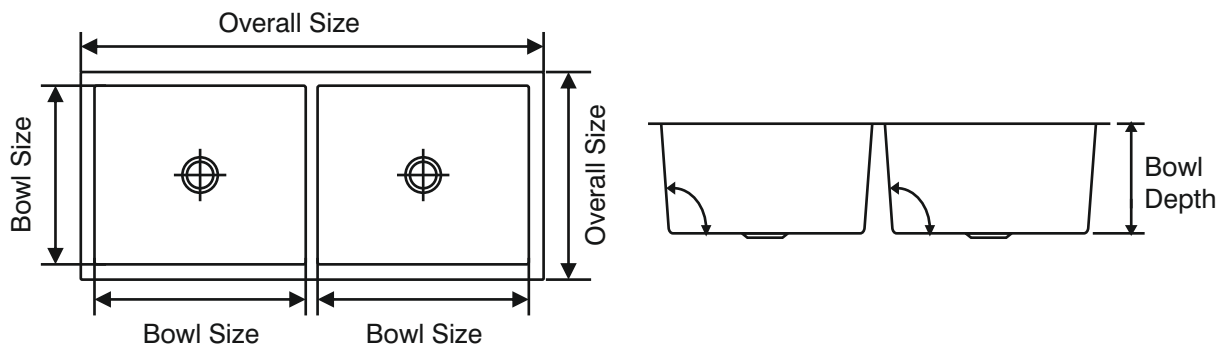

## Overall Size

1140 mm x 510 mm  
45 inch x 20 inch

## Bowl Size

518 x 442 x 240 mm  
20½ x 17½ x 9½ inch

## Finishes

Glossy

Satin

Hairline Satin

Anti-scratch

Trust Nirali BG to be on top of innovation. Perfected with precision engineering, the Magnus range has value added features that makes the range one-of-a-kind. Specially designed edges to provide extra space for perfect utility & elegant look on the platform. 9" deep bowl to handle large vessels. A narrow slope and tapered side walls for easy cleaning.

## Magnus Range Features

- Better look & utility
- AISI 304 Quality
- Hairline Satin Finish
- Bigger Deeper Bowl
- 1.2 mm Thick

Magnus range sinks are available in plain border only.

Magnus range sink-bowl have tapered side walls.