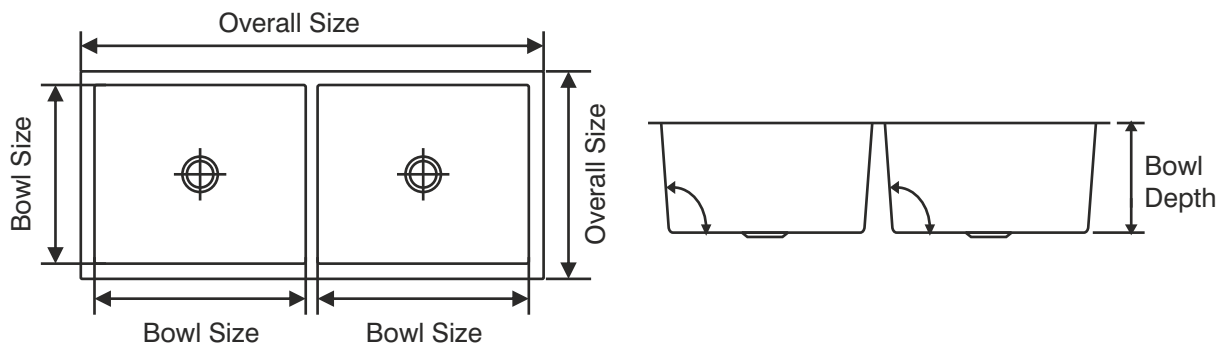

Markos

Overall Size

1140 mm x 510 mm
45 inch x 20 inch

Bowl Size

518 x 442 x 240 mm
20½ x 17½ x 9½ inch

Finishes

Glossy

Satin

Hairline Satin

Anti-scratch

Trust Nirali BG to be on top of innovation. Perfected with precision engineering, the Magnus range has value added features that makes the range one-of-a-kind. Specially designed edges to provide extra space for perfect utility & elegant look on the platform. 9" deep bowl to handle large vessels. A narrow slope and tapered side walls for easy cleaning.

Magnus Range Features

- Better look & utility
- AISI 304 Quality
- Hairline Satin Finish
- Bigger Deeper Bowl
- 1.2 mm Thick

Magnus range sinks are available in plain border only.

Magnus range sink-bowl have tapered side walls.