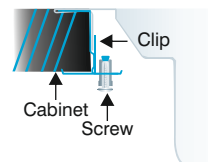

Step - 3

Fit Sink in the Platform

Lift the sink, turn it facing up. Lower it into the cutout smoothly.

Step - 4

Top view After Fitting platform

Bottom view After Fitting platform

Turn the bracket of the clip 90 degrees so that the teeth of clips are under the tabletop. First tighten the center clips of each roll and then move to the outside clips. All clips must be tightened evenly. Do not over tighten the clips as damage can result.