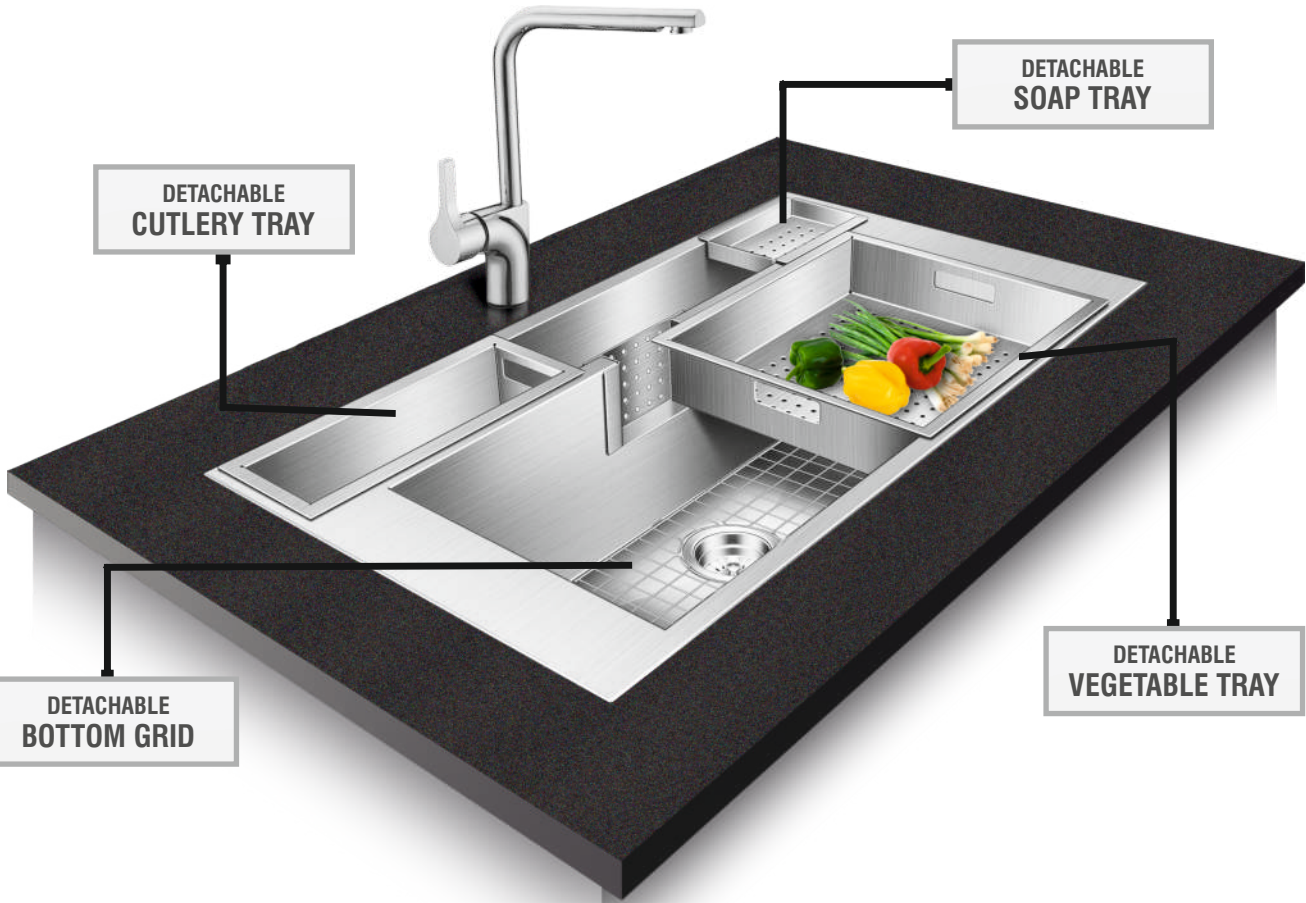

Smart Kitchen Solutions...