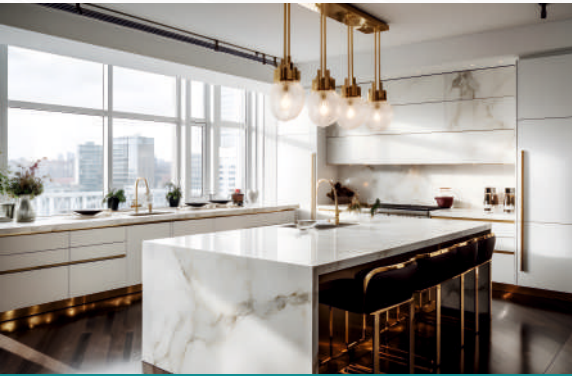

Qubero comes from the renowned makers of kitchen sink in India, **NIRALI BG**. With an experience of over 3 decades. **Qubero manufacturer of modular kitchen & wardrobe furniture**, commits to providing with luxury designer products. Explore a wide range of products in various designs and finishes to suit all your requirements.