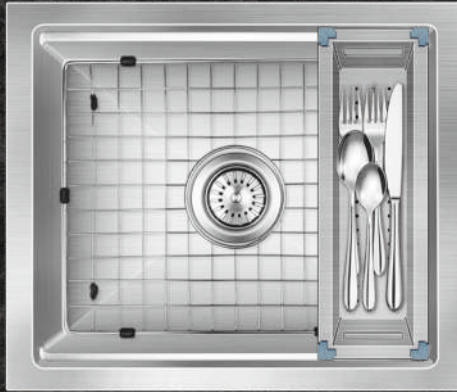

A Handcrafted Multi Functional Sink

REVALEX BG