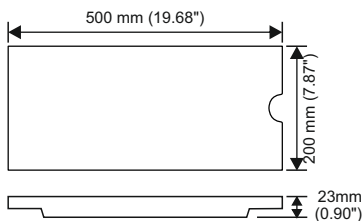

Model Name	Overall size	M.R.P. (₹)

Chopping Board BG New

Wooden

500 x 200 x 23 mm
19.68 x 7.87 x 0.90 inch

965/-