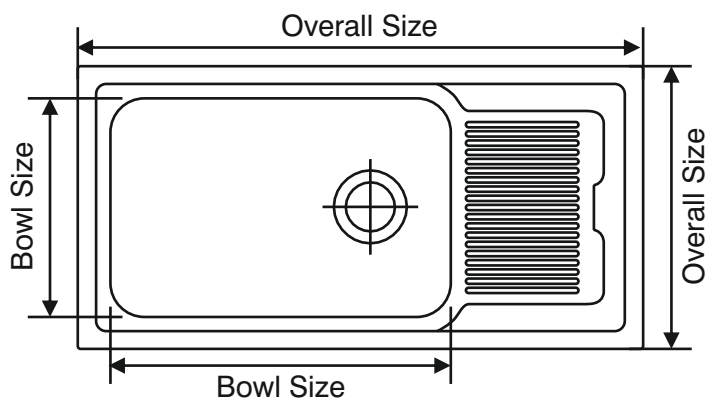

# ORRA DELUXE BG

Overall Size	Bowl Size	Finishes
<b>Small</b> 915 mm x 460 mm 36 inch x 18 inch	555 x 354 x 200 mm 21¾ x 14 x 7¾ inch	Glossy <input checked="" type="checkbox"/> Satin <input checked="" type="checkbox"/> Anti-scratch <input type="checkbox"/>

## Rectangular Straight Range Features

- 1 mm Thickness.
- AISI 304 Grade Stainless Steel.