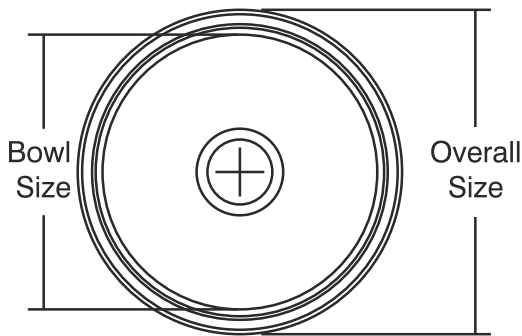

# ROIS ROUND SINK BG

Overall Size	Bowl Size
Ø450 mm Ø18 inch	Ø381 x 185 mm Ø15 x 7¼ inch

## Finishes

Glossy

Satin

Anti-scratch

The most preferred range across the country. D'signo range has 19 models with 24 sizes in single bowl, vegetable bowl, one extra small bowl and drain board also. This will enhance the beauty of your kitchen with durability.

## D'signo Range Features

■ 1 mm Thickness.

■ AISI 304 Grade Stainless Steel.