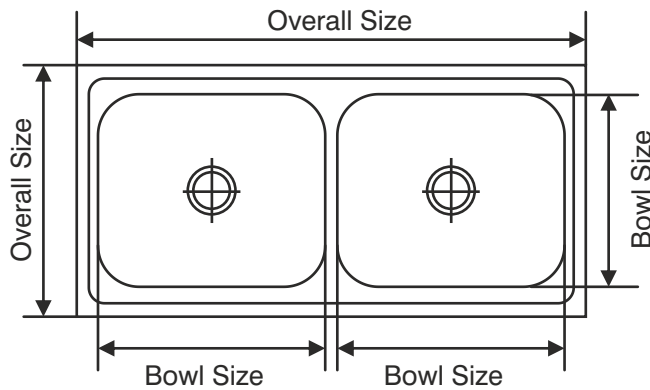

Super Slider Deluxe

Overall Size	Bowl Size	Finishes
1040 mm x 510 mm 41 inch x 20 inch	460 x 400 x 215mm 18 x 15¾ x 8½ inch	Glossy <input checked="" type="checkbox"/> Satin <input checked="" type="checkbox"/> Anti-scratch <input checked="" type="checkbox"/>

With sliding drainboard.

Sliding Drain Board slides back and forth as per requirements, thus adding to the utility of the sink.

The most preferred range across the country. D'signo range has 19 models with 24 sizes in single bowl, vegetable bowl, one extra small bowl and drain board also. This will enhance the beauty of your kitchen with durability.

D'signo Range Features

■ 1 mm Thickness.

■ AISI 304 Grade Stainless Steel.