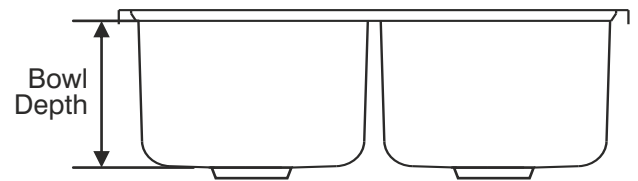

Super Slider Deluxe

Overall Size	Bowl Size	Finishes
1040 mm x 510 mm 41 inch x 20 inch	460 x 400 x 215mm 18 x 15¾ x 8½ inch	Glossy <input checked="" type="checkbox"/> Satin <input checked="" type="checkbox"/> Anti-scratch <input checked="" type="checkbox"/>

With sliding drainboard.

Sliding Drain Board slides back and forth as per requirements, thus adding to the utility of the sink.

The most preferred range across the country. D'signo range has 19 models with 24 sizes in single bowl, vegetable bowl, one extra small bowl and drain board also. This will enhance the beauty of your kitchen with durability.

D'signo Range Features

■ 1 mm Thickness.

■ AISI 304 Grade Stainless Steel.