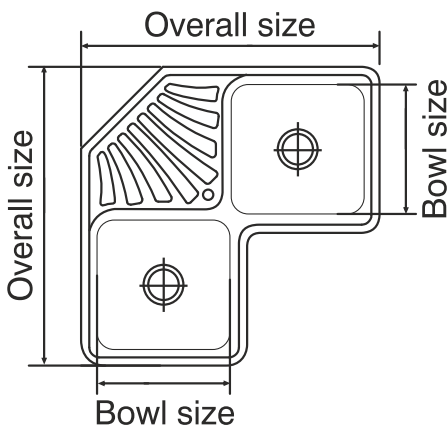

WONDER CORNER BG

Overall Size	Bowl Size
915 mm x 510 mm 36 inch x 20 inch	410 x 410 x 230 mm 16 x 16 x 9 inch

Finishes

Glossy

Satin

Anti-scratch

The most preferred range across the country. D'signo range has 19 models with 24 sizes in single bowl, vegetable bowl, one extra small bowl and drain board also. This will enhance the beauty of your kitchen with durability.

D'signo Range Features

■ 1 mm Thickness.

■ AISI 304 Grade Stainless Steel.