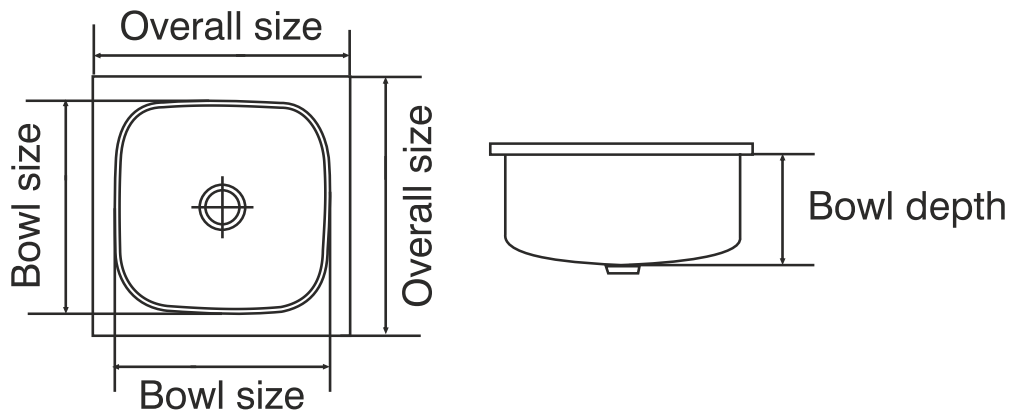

Square Deluxe

Overall Size	Bowl Size
Big 485 mm x 485 mm 19 inch x 19 inch	410 x 410 x 190 mm 16 x 16 x 7½ inch
Small 432 mm x 432 mm 17 inch x 17 inch	355 x 355 x 180 mm 14 x 14 x 7 inch

Finishes

Glossy <input checked="" type="checkbox"/>	Satin <input checked="" type="checkbox"/>	Anti-scratch <input type="checkbox"/>
--	---	---------------------------------------

Popular Range Features

- 1 mm Thickness.
- AISI 304 Grade Stainless Steel.